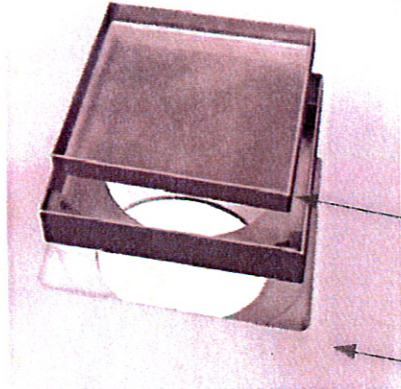

artisan Tile-over Waste

Tile-over lid assembly
- fits into base cavity

Base surface

Waste top assembly
- screws down from base topside

40mm EasyClean waste and trap
- sealed to base underside