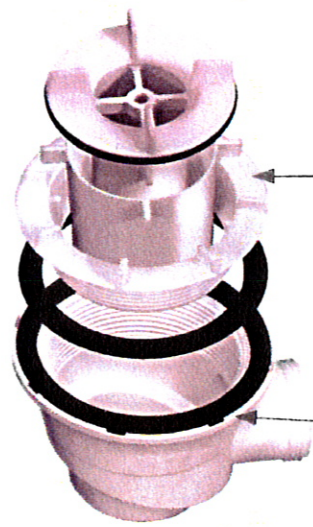

artisan Tile-over Waste

Tile-over lid assembly
- fits into base cavity

Base surface

Waste top assembly
- screws down from base topside

40mm EasyClean waste and trap
- sealed to base underside